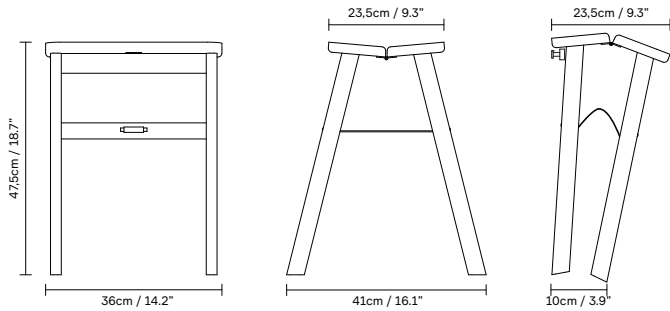

# Angle Foldable Stool

---

Product Fact Sheet

## Dimensions:

W: 36 cm / 14.2", H: 47,5 cm / 18.7", D: 41 cm / 16.1", Seat D: 23,5 cm / 9.3"

## Product description:

A stool that fits all desires, be it form, functionality, comfort or durability. Surprisingly highly comfortable as the seating sides are angled with 10 degrees towards each other. The leather band underneath the seat with a supporting brass rod gives the stool its final touch of a detailed, prominent form.

**Country of origin:** Bosnia-Herzegovina

**Net weight:** 3 kg / 6.6 lb

**Designed by/year of design:** Herman Studio, 2018

**Features:** The stool is foldable and can be stored on a wall mounting hook.

**Note:** Large angle hook, brass, included for wall mounting. Teflon gliders are installed as standard. Estimated weight 110 kg.