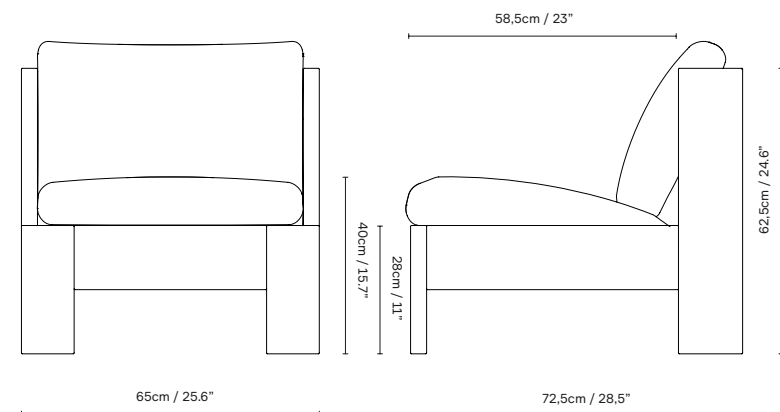

Icon Lounge Chair

Product Fact Sheet

Icon Lounge Chair

No. (6200) Icon Lounge Chair, Pine Technicolour / No. (6205) Icon Lounge Chair, Deep Brown Pine Technicolour

Dimensions:

W: 65 cm / 25.6", H: 62,5 cm / 24.6", D: 72,5 cm / 28.5", Seat H: 40 cm / 15.7"

Product description:

The Icon Lounge Chair presents a captivating dialogue between geometry and material: angular wooden beams meet cushions that are remarkably firm yet soft, creating a striking contrast between solid structure and gentle comfort. The robust pine frame embraces the cushions with generous depth, allowing both back and seat cushions to rest halfway within the frame without the need for additional support—they simply stay in place, perfectly balanced by the structure. The oversized beams are carefully designed to showcase the natural beauty of the pine grain from every angle, celebrating the wood's texture and character. Icon embodies the essence of compact living, offering comfort and style without compromise. Flat-packed for easy assembly and disassembly, it adapts effortlessly to any living space

Technicolor [Link to Kvadrat](#)

Country of origin: Bosnia Herzegovina

Net weight: 15,3 kg / 33.7 lb

Designed by/year of design: Herman Studio, 2026

Pre-assembled: No, Consiste of 2 pcs. woodframes. 2 pcs. cushions, 2 pcs. covers.