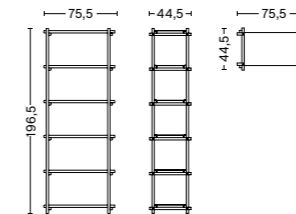

DIMENSIONS

WOODY SHELVING LOW
Width 206,5 cm
Depth 44,5 cm
Height 85,5 cm

WOODY SHELVING COLUMN LOW
Width 75,5 cm
Depth 44,5 cm
Height 85,5 cm

WOODY SHELVING HIGH
Width 206,5 cm
Depth 44,5 cm
Height 196,5 cm

WOODY SHELVING COLUMN HIGH
Width 75,5 cm
Depth 44,5 cm
Height 196,5 cm

PRODUCT INFORMATION

DESIGN YEAR
2009

COUNTRY OF ORIGIN
China

CONSTRUCTION
Requires assembly

WARRANTY
HAY provides a 10-year product warranty. Please contact the HAY sales team for further information about the warranty terms and conditions.