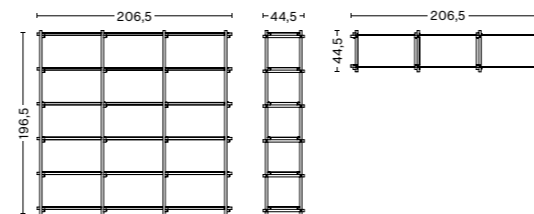

COLOUR & FINISH

Please note that the colours are indicative

	MODEL	Woody Shelving Low	Woody Shelving Column Low	Woody Shelving High	Woody Shelving Column High
FRAME					
SHELVES					
Soaped oak frame Almond white powder coated steel shelves		●	●	●	●
Soaped oak frame Clear tempered glass shelves		●	●		
Smokey grey water-based lacquered beech frame Smokey grey powder coated steel shelves		●	●	●	●
Smokey grey water-based lacquered beech frame Clear tempered glass shelves		●	●		

DIMENSIONS

WOODY SHELVING LOW
Width 206,5 cm
Depth 44,5 cm
Height 85,5 cm

WOODY SHELVING COLUMN LOW
Width 75,5 cm
Depth 44,5 cm
Height 85,5 cm

WOODY SHELVING HIGH
Width 206,5 cm
Depth 44,5 cm
Height 196,5 cm

WOODY SHELVING COLUMN HIGH
Width 75,5 cm
Depth 44,5 cm
Height 196,5 cm

PRODUCT INFORMATION

DESIGN YEAR
2009

COUNTRY OF ORIGIN
China

CONSTRUCTION
Requires assembly

WARRANTY
HAY provides a 10-year product warranty. Please contact the HAY sales team for further information about the warranty terms and conditions.