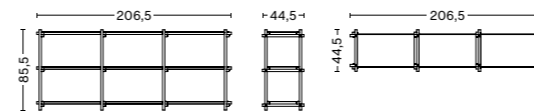

DIMENSIONS

WOODY SHELVING LOW
Width 206,5 cm
Depth 44,5 cm
Height 85,5 cm

WOODY SHELVING COLUMN LOW
Width 75,5 cm
Depth 44,5 cm
Height 85,5 cm

WOODY SHELVING HIGH
Width 206,5 cm
Depth 44,5 cm
Height 196,5 cm

WOODY SHELVING COLUMN HIGH
Width 75,5 cm
Depth 44,5 cm
Height 196,5 cm

PRODUCT INFORMATION

DESIGN YEAR
2009

COUNTRY OF ORIGIN
China

CONSTRUCTION
Requires assembly

WARRANTY
HAY provides a 10-year product warranty. Please contact the HAY sales team for further information about the warranty terms and conditions.