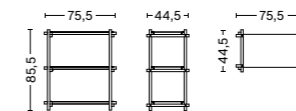

DIMENSIONS

WOODY SHELVING LOW
Width 206,5 cm
Depth 44,5 cm
Height 85,5 cm

WOODY SHELVING COLUMN LOW
Width 75,5 cm
Depth 44,5 cm
Height 85,5 cm

WOODY SHELVING HIGH
Width 206,5 cm
Depth 44,5 cm
Height 196,5 cm

WOODY SHELVING COLUMN HIGH
Width 75,5 cm
Depth 44,5 cm
Height 196,5 cm

PRODUCT INFORMATION

DESIGN YEAR
2009

COUNTRY OF ORIGIN
China

CONSTRUCTION
Requires assembly

WARRANTY
HAY provides a 10-year product warranty. Please contact the HAY sales team for further information about the warranty terms and conditions.